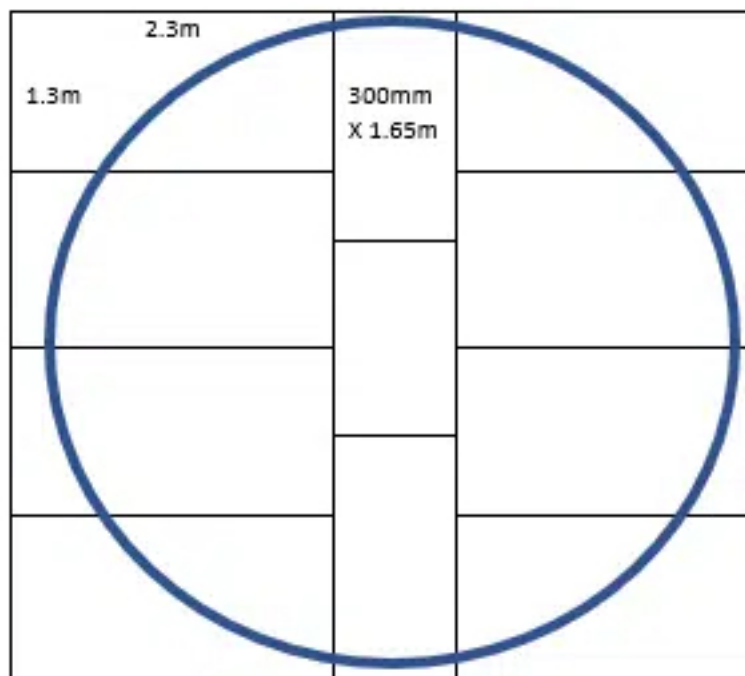

NZ

RUBBER & FOAM

IMPORTERS | WHOLESALERS

16ft Pool = 4.9m across.

16ft Pool Pack = \$353.70 plus gst

You can easily trim the overhanging edges with a craft knife.

Colours available: Grey, Blue and Black.

At the end of Summer, simply roll up the foam sheets and store away for next year.