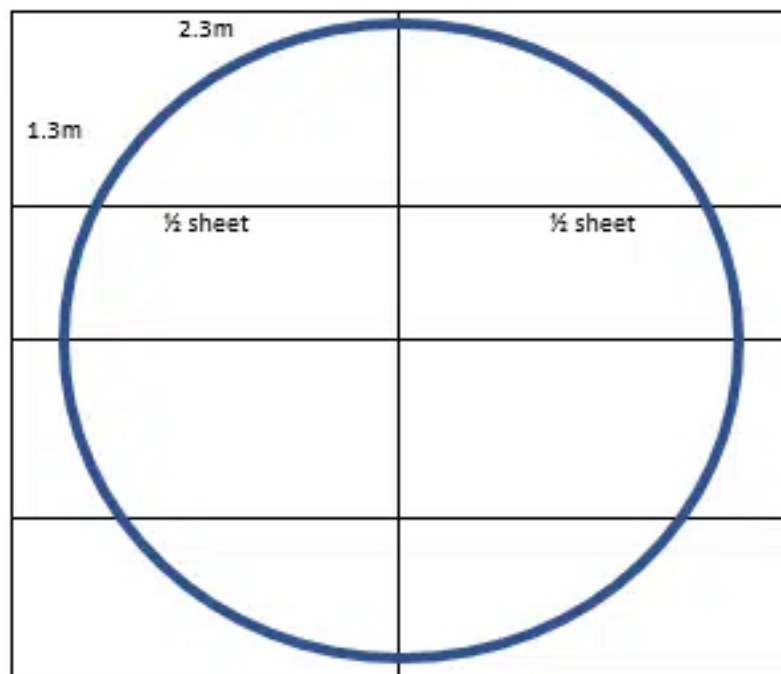

NZ

RUBBER & FOAM

IMPORTERS | WHOLESALERS

14ft Pool = 4.27m across.

14ft Pool Pack = \$275.10 plus gst

You can easily trim the overhanging edges with a craft knife.

Colours available: Grey, Blue and Black.

At the end of Summer, simply roll up the foam sheets and store away for next year.